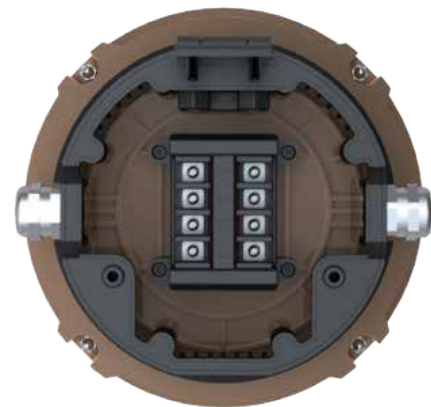

WIRING TERMINAL

PREFAB LED LANTERNS