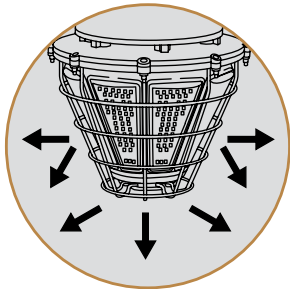

## T60 SERIES

**OPTICAL ADVANTAGE:** Distributes light in all directions

**WHY:** General purpose lights where wall illumination or ceiling work may be important

**INTEGRAL HOOK FOR EASY HANGING**

**DAISY CHAINABLE CORDS WITH LENGTH OPTIONS**

## CL SERIES

**OPTICAL ADVANTAGE:** Broad distribution of light but delivers more light to the ground

**WHY:** General purpose scenarios where efficient ground illumination is also a priority

**INTEGRAL HOOK FOR EASY HANGING**