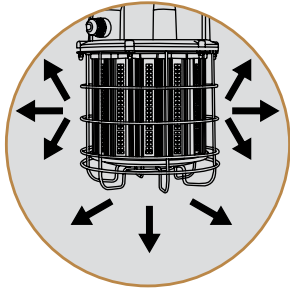

OVERHEAD JOBSITE LIGHTING

T60 SERIES

OPTICAL ADVANTAGE: Distributes light in all directions

WHY: General purpose lights where wall illumination or ceiling work may be important

INTEGRAL HOOK FOR EASY HANGING

DAISY CHAINABLE CORDS WITH LENGTH OPTIONS

INTEGRAL LEDS

PROTECTIVE CAGE