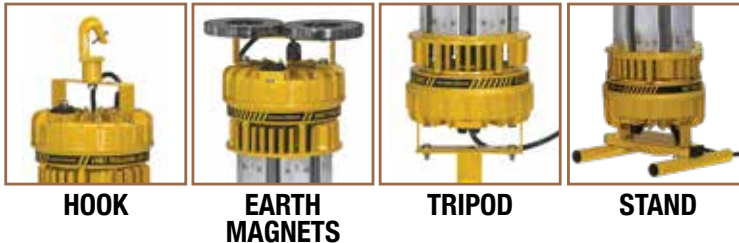

HOOK

EARTH
MAGNETS

TRIPOD

STAND