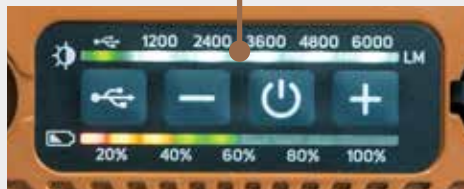

**APP ENABLED, CONTROL MULTIPLE LIGHTS  
FROM THE SAME APP (AVAILABLE ON THE 6,000  
AND 10,000 LUMEN MODELS)**

**USB OUTPUT  
FOR CHARGING**

**DIMMING CONTROLS &  
BATTERY LEVEL INDICATOR**

**TILTING STAND**