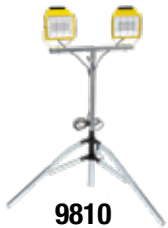

### SPECIFICATIONS

MODEL #	DESCRIPTION	LUMENS	HEAD COUNT	WATTS	STAND
9055	5,500 Lumen LED Roll Cage Work Light	5,500	1	50W	Roll Cage
9125	5,500 Lumen LED Floor Stand Work Light	5,500	1	50W	Floor Stand & Magnet
9750	5,500 Lumen LED Single Head Work Light on Tripod	5,500	1	50W	19" DIA - 2 Stage Tripod