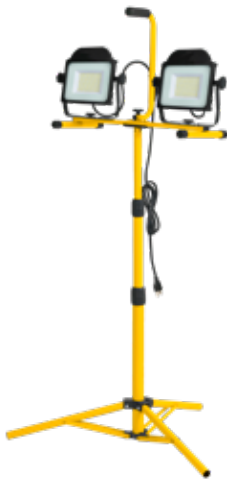

DUAL HEAD LED WORK LIGHTS

CSW10X2

- Includes: 2-step tripod stand
- Quick-release dual head base
- On/Off switch
- 18/3 SJTW cord
- 5000K color temperature
- CSW3X2: Each head delivers 3000 lumens
- CSW5X2: Each head delivers 5000 lumens
- CSW10X2: Each head delivers 10000 lumens

SPECIFICATIONS

MODEL #	DESCRIPTION	LUMENS	HEIGHT	WIDTH	LENGTH	WEIGHT
CSW3X2	6000 Lumen Dual Head Work Light with Tripod	6,000	48.5"	16"	21"	9.4 lbs.
CSW5X2	10000 Lumen Dual Head Work Light with Tripod	10,000	62.5"	16"	24"	12.4 lbs.
CSW10X2	20000 Lumen Dual Head Work Light with Tripod	20,000	68"	16"	24"	14.9 lbs.