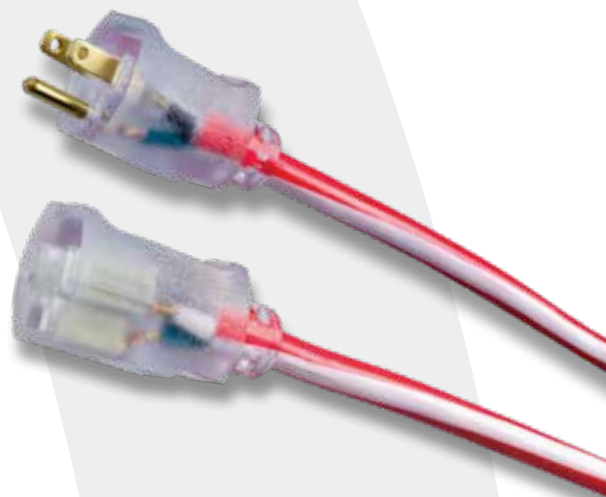

INDUSTRIAL GRADE. AMERICAN MADE.

MODEL #	UPC	DESCRIPTION	LENGTH	WEIGHT
2547SWUSA1	029892052034	12/3 SJTW Lighted End 25'	25'	3.403 lbs.
2548SWUSA1	029892051587	12/3 SJTW Lighted End 50'	50'	6.535 lbs.
2549SWUSA1	029892051570	12/3 SJTW Lighted End 100'	100'	12.727 lbs.