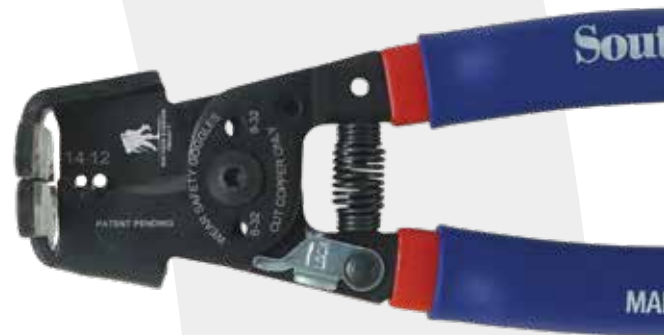

HAND TOOLS

10-20 AWG SOL & 12-22 AWG STR COMPACT HANDLES WIRE STRIPPER/CUTTER

- Made from durable heat-treated steel for longer life
- Strips and cuts up to 10-20 AWG solid & 12-22 AWG stranded wire
- Double-dipped grip for comfortable fit
- Serrated nose holds cable for easy twisting & pulling
- Spring-loaded for self-opening action
- Not intended for cutting bolts or steel wire

10-18 AWG SOL & 12-20 AWG STR ERGO HANDLES WIRE STRIPPER/CUTTER

- Made from durable heat-treated steel for longer life
- Strips and cuts 10-18 AWG solid & 12-20 AWG stranded wire
- Double-dipped grip for comfortable fit
- Shears 8-32 & 6-32 screws
- Precision, shear-type cutting blades for easier cutting
- Not designed for cutting steel wire

ROMEX™ BRAND BOX JAW™ WIRE STRIPPER

- Patented design allows for straight on stripping in boxes
- Precision ground blades strip 12/2 to 14/2 Romex™ Brand wire
- Double dipped comfort grip handles
- 6-32 & 8-32 Screw shearing holes
- Spring loaded handles
- Lock keeps blades closed for storage

MODEL #	MATERIAL #	UPC	DESCRIPTION
TCC9D-WW	67038640	032886997570	9" Terminal Crimper & Cutter, Dip Grip, Wounded Warrior
SCP9TPCD-WW	67038040	032886997532	9" Side Cutting Plier, Fish Tape Puller, Crimper, Dip Grip, Wounded Warrior
DCPA8D-WW	67038340	032886997556	8" Diagonal Cutting Pliers, Angled Head, Dip Grip, Wounded Warrior
CCP9D-WW	67038940	032886997563	9" Cable Cutter, High-Leverage, Dip Grip, Wounded Warrior
S1020SOL-WW	67039240	032886997594	10-20 AWG SOL & 12-22 AWG STR Compact Wire Stripper, Wounded Warrior
S1018SOL-WW	67039540	032886997600	10-18 AWG SOL & 12-20 AWG STR Ergonomic Wire Stripper, Wounded Warrior
SNM1214HH-WW	67039840	032886718656	12/2 & 14/2 Romex™ Brand Box Jaw Wire Stripper, Wounded Warrior