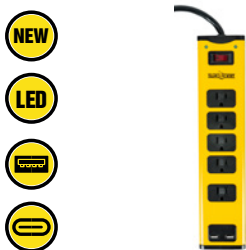

5-OUTLET MAGNET USB POWER STRIP 5FT CORD

- 5 Grounded outlets
- 2 USB-A 2.4 Amps
- 2 Rare Earth magnets (N38) creates a strong hold
- Low profile plug
- 5 foot SJT cord

Item Number	UPC	Item Description	Color	# of Outlets	USB Ports	Amps	Cord Length (in feet)	Joules of Surge Protection	Electrical Ratings	# items in Master Pack
41275	078693412745	5 Outlet Magnetic Strip	Yellow	5	2 USB-A	2.4A	5	0	15A 125VAC 60Hz 1875W	6