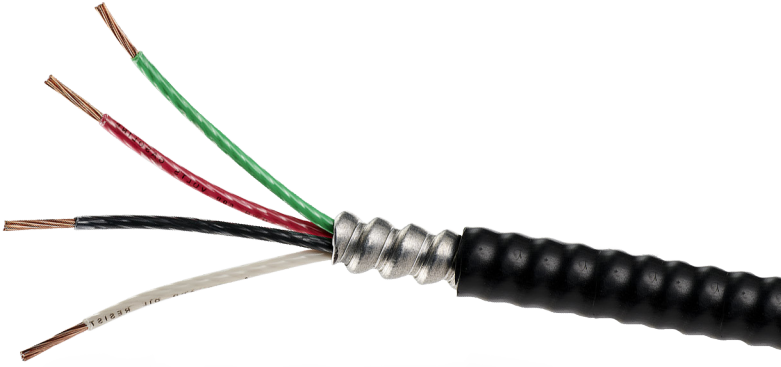

-GENESIS-

Spinalcord® Mini Split Cable

Your Time Is Worth Saving

**No Need
for Conduit**

Spinalcord saves valuable time and money with continuous runs between indoor and outdoor units without the need for junction boxes and conduit.

Spinalcord Cable Applications & Features

Genesis' Spinalcord Cable can be installed in-wall and buried in the ground without conduit. Its direct-burial and sunlight-resistant features enable it to withstand harsh and wet environments.

Spinalcord Cable Options

| Cable Description | Package | Part Number |
|---|--------------|-------------|
| 14/4 Stranded Jacketed Metal Clad Cable | 1000' Reel | 10751008 |
| 14/4 Stranded Jacketed Metal Clad Cable | 250' Reel | 10750108 |
| 14/4 Stranded Jacketed Metal Clad Cable | 5 x 50' Coil | 10753908 |