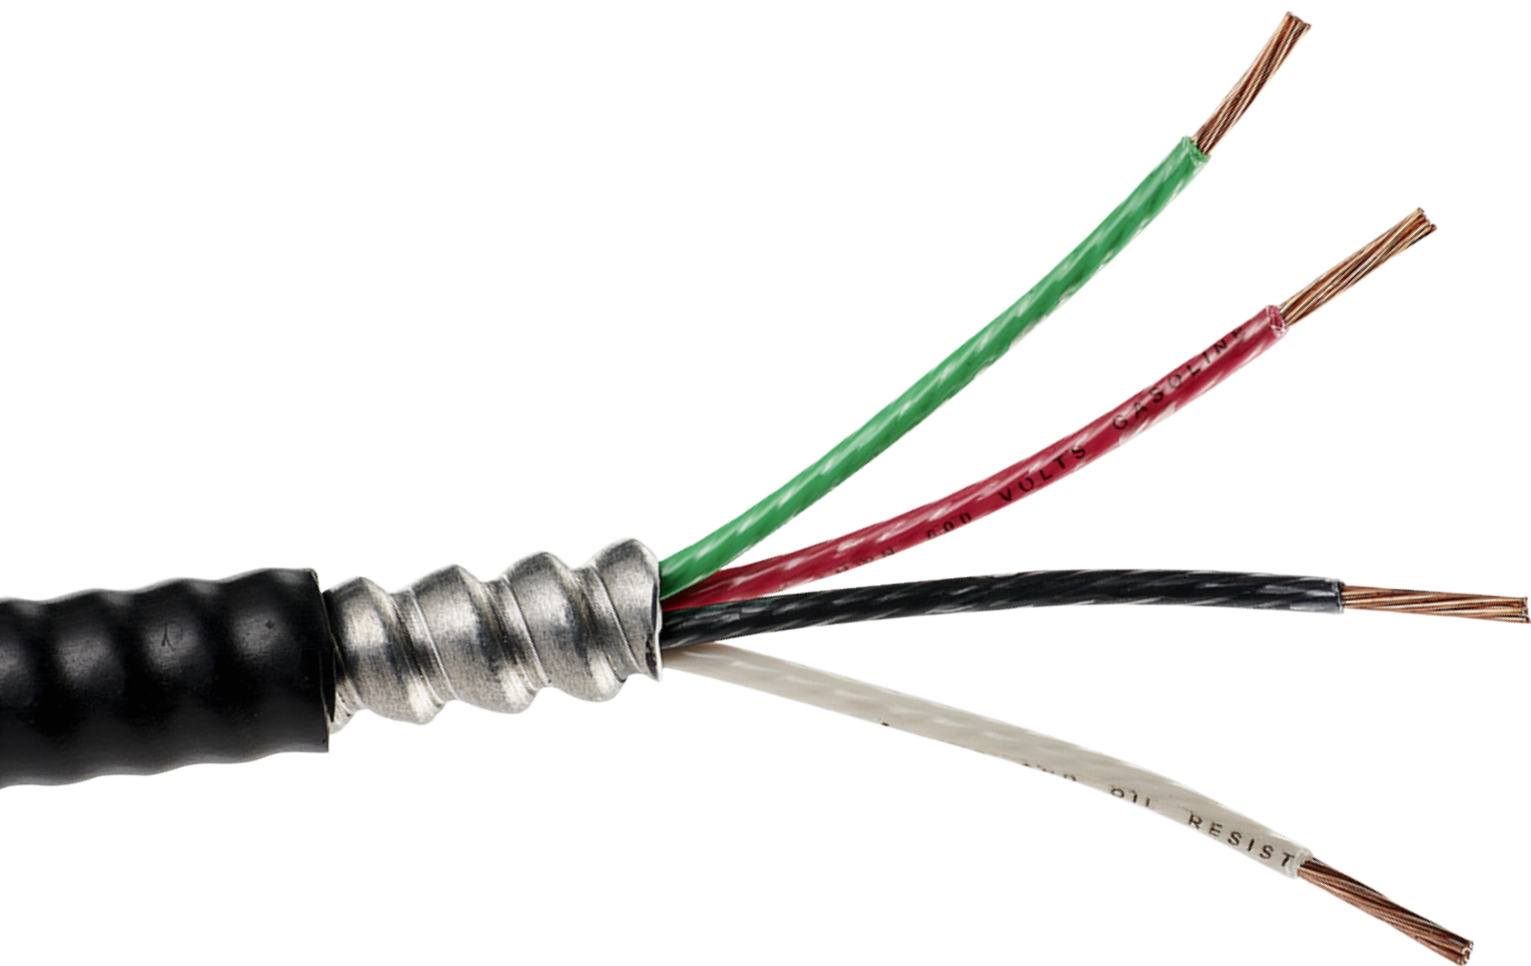

-GENESIS-

Spinalcord® Mini Split Cable

Your Time Is Worth Saving

**No Need
for Conduit**

Spinalcord saves valuable time and money with continuous runs between indoor and outdoor units without the need for junction boxes and conduit.

Spinalcord Cable Applications & Features

Genesis' Spinalcord Cable can be installed in-wall and buried in the ground without conduit. Its direct-burial and sunlight-resistant features enable it to withstand harsh and wet environments.

Spinalcord Cable Options

| Cable Description | Package | Part Number |
|---|--------------|-------------|
| 14/4 Stranded Jacketed Metal Clad Cable | 1000' Reel | 10751008 |
| 14/4 Stranded Jacketed Metal Clad Cable | 250' Reel | 10750108 |
| 14/4 Stranded Jacketed Metal Clad Cable | 5 x 50' Coil | 10753908 |