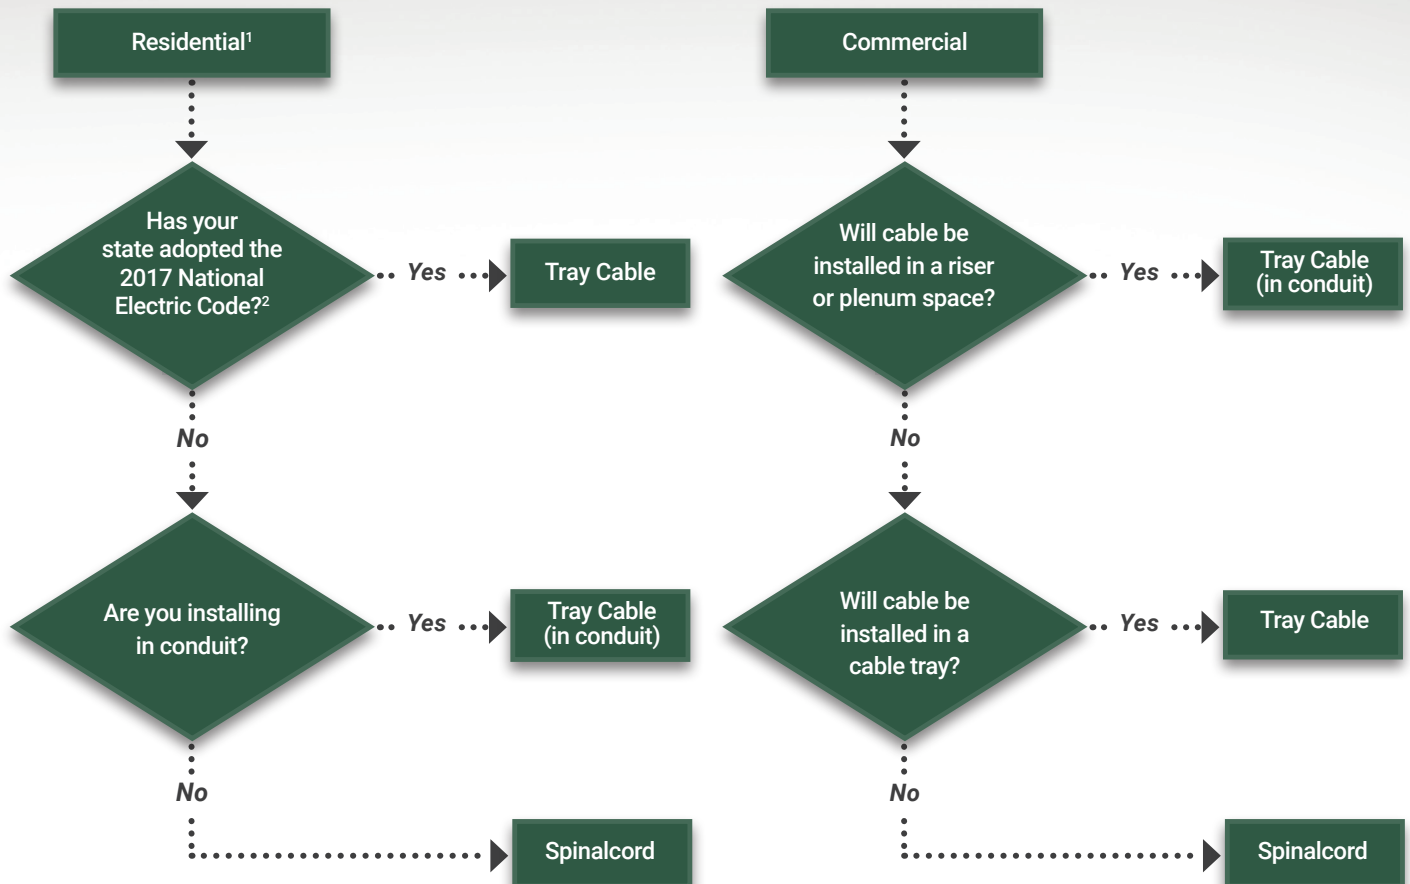

Choosing a Mini Split Cable

-GENESIS-

Determine if Genesis Spinalcord® or Genesis Mini Split Tray Cable is best for your next indoor installation.

¹ Defined as a single- or dual-occupancy dwelling.

² NEC Adoption Status: <https://www.nfpa.org/nec/nec-adoption-and-use/nec-adoption-maps>

This chart is provided for informational and educational purposes only, and is not a substitute for professional advice.

Under no circumstance will Genesis have any liability for loss or damage incurred as a result of the use of this tool.