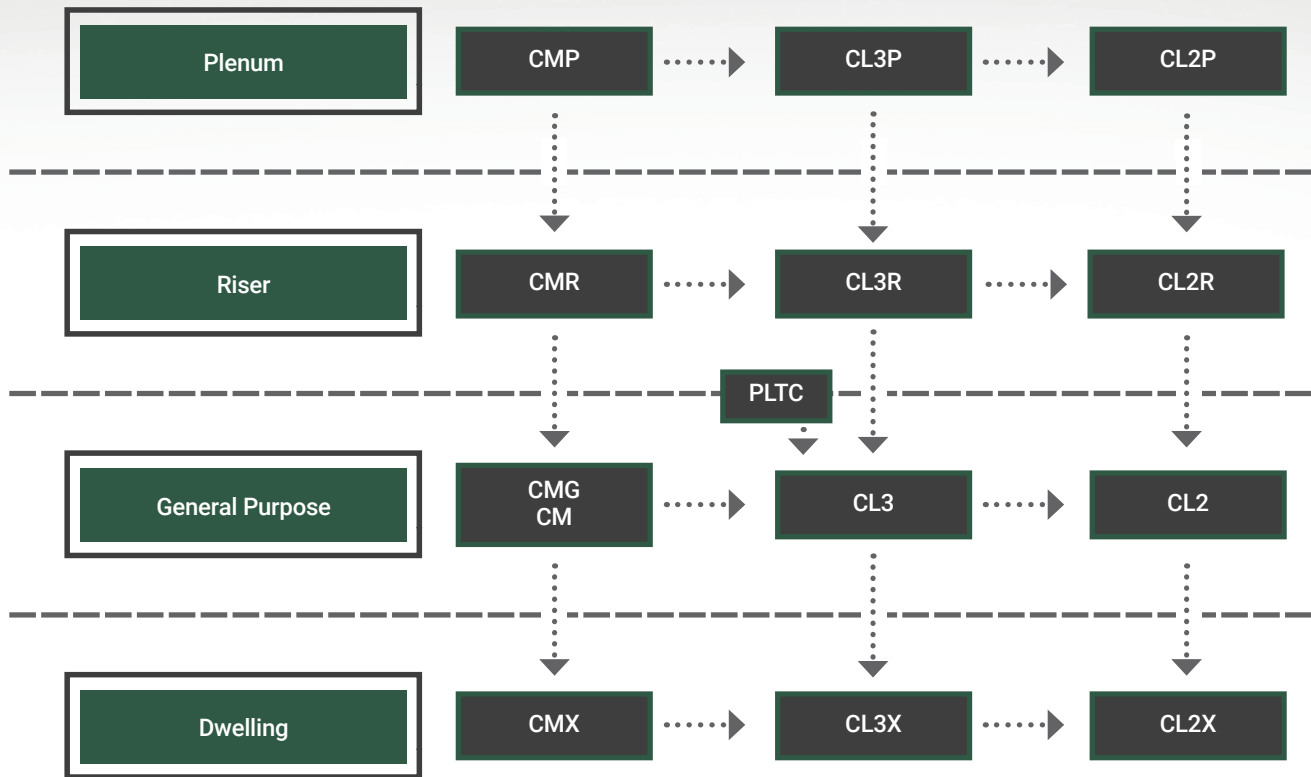

Substitution Hierarchy for Class 2 and Class 3 Cables

- |                                 |                                  |
|---------------------------------|----------------------------------|
| CMP – Communications Plenum     | CMG/CM – Communications          |
| CL3P – Class 3 Plenum           | CL3 – Class 3                    |
| CL2P – Class 2 Plenum           | CL2 – Class 2                    |
| CMR – Communications Riser      | CMX – Communications Residential |
| CL3R – Class 3 Riser            | CL3X – Class 3 Residential       |
| CL2R – Class 2 Riser            | CL2X – Class 2 Residential       |
| PLTC – Power Limited Tray Cable |                                  |

The wiring requirements of Article 725, Parts I and III, apply where substitute cable is installed.